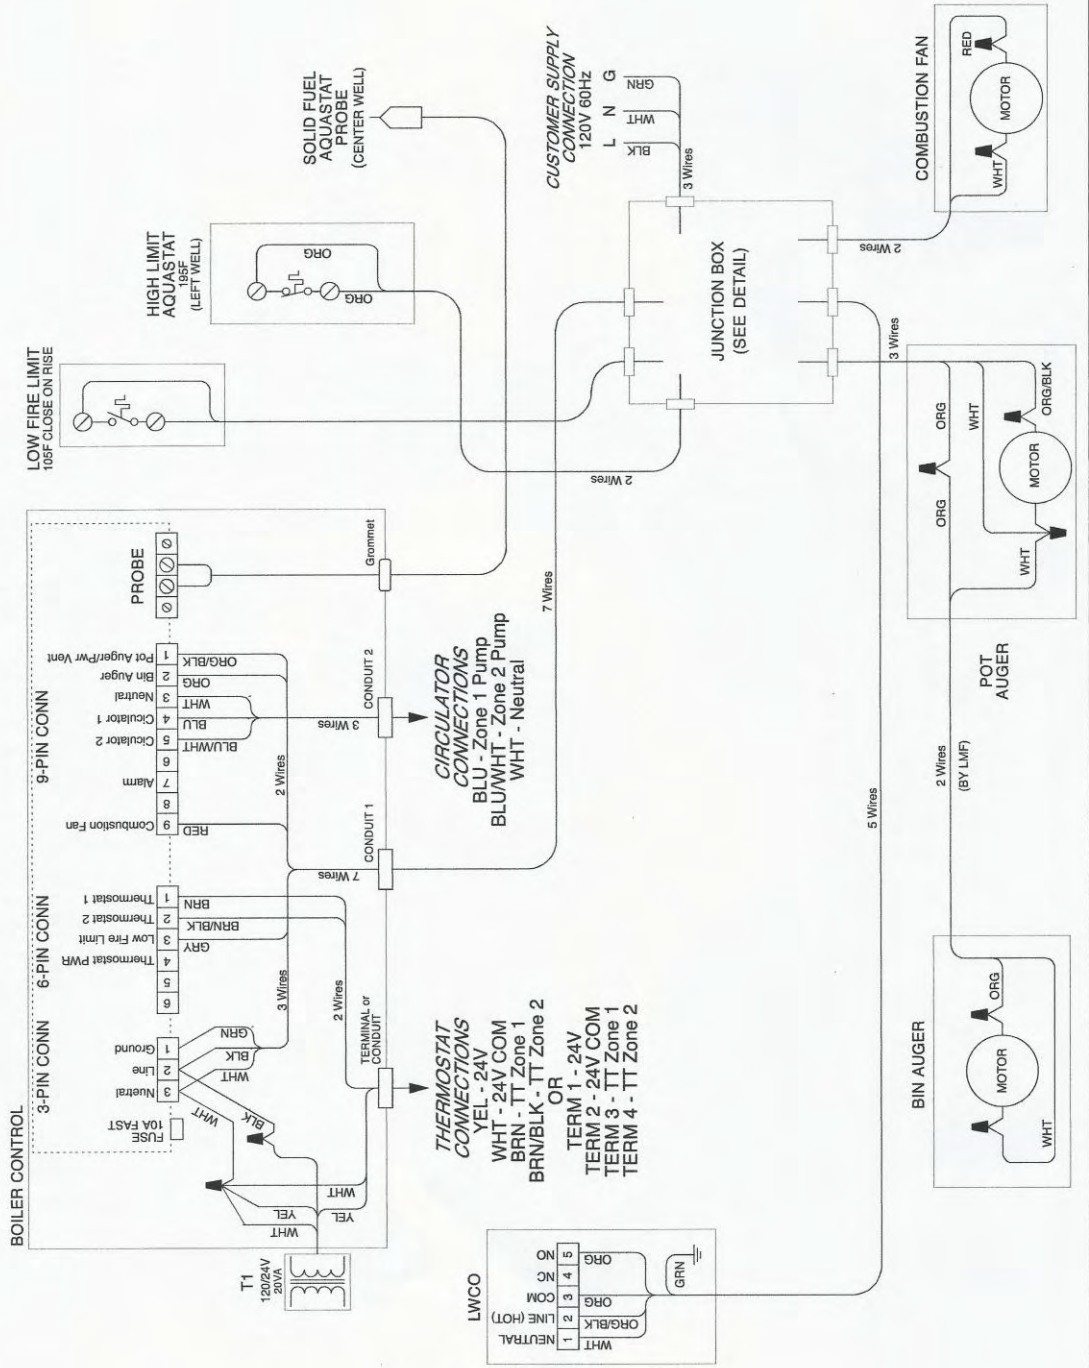

LMF 100/170 BOILER - Wiring Diagram

LMF 100/170 BOILER - Junction Box Detail